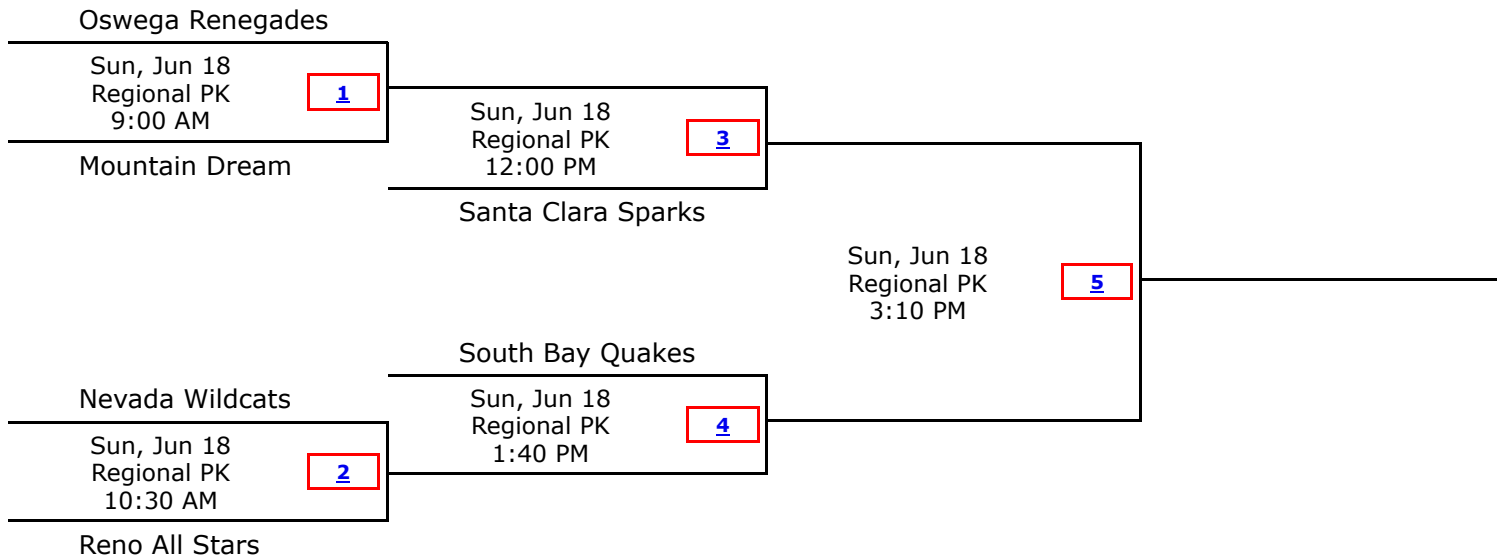

:

- Main Menu
- Bracket Info
- Edit Tournament Info

Incline 14 U June 18