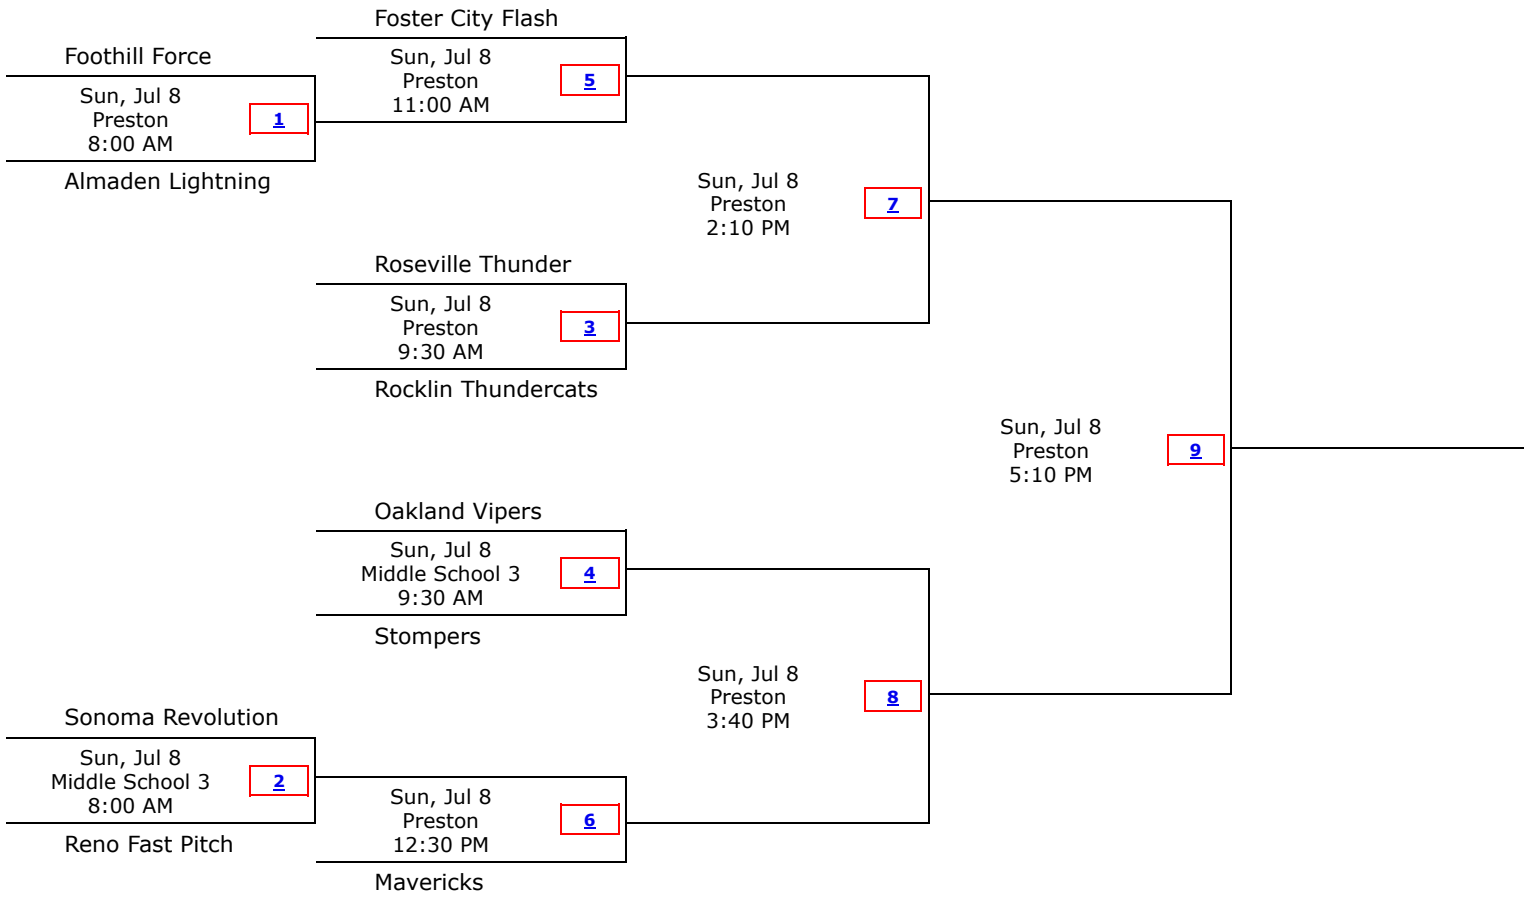

Incline July 07-08 14U