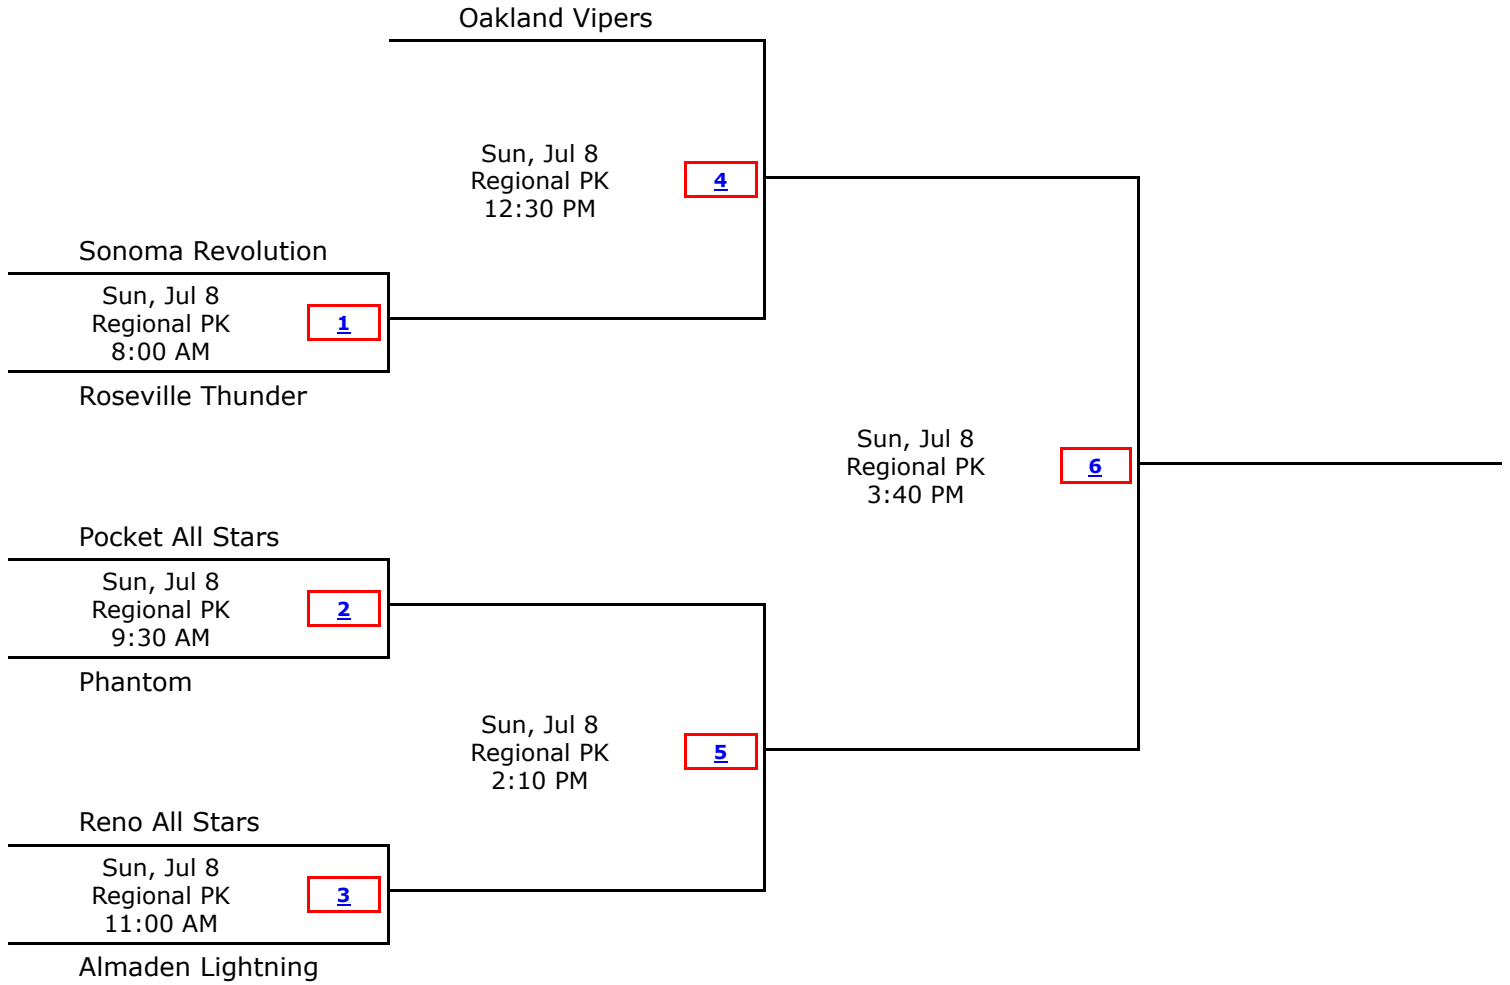

Incline July 07-08 12C