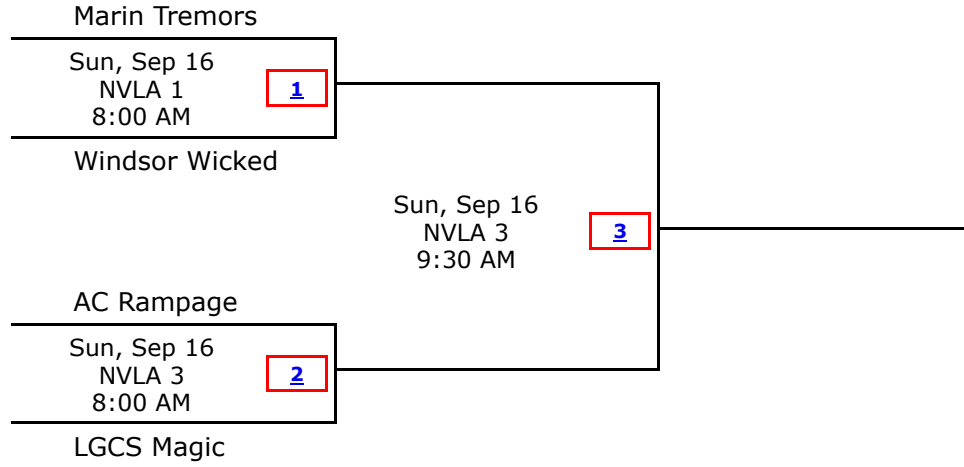

:

- Main Menu
- Bracket Info
- Edit Tournament Info

Napa Fall Sept 16 10 Silver