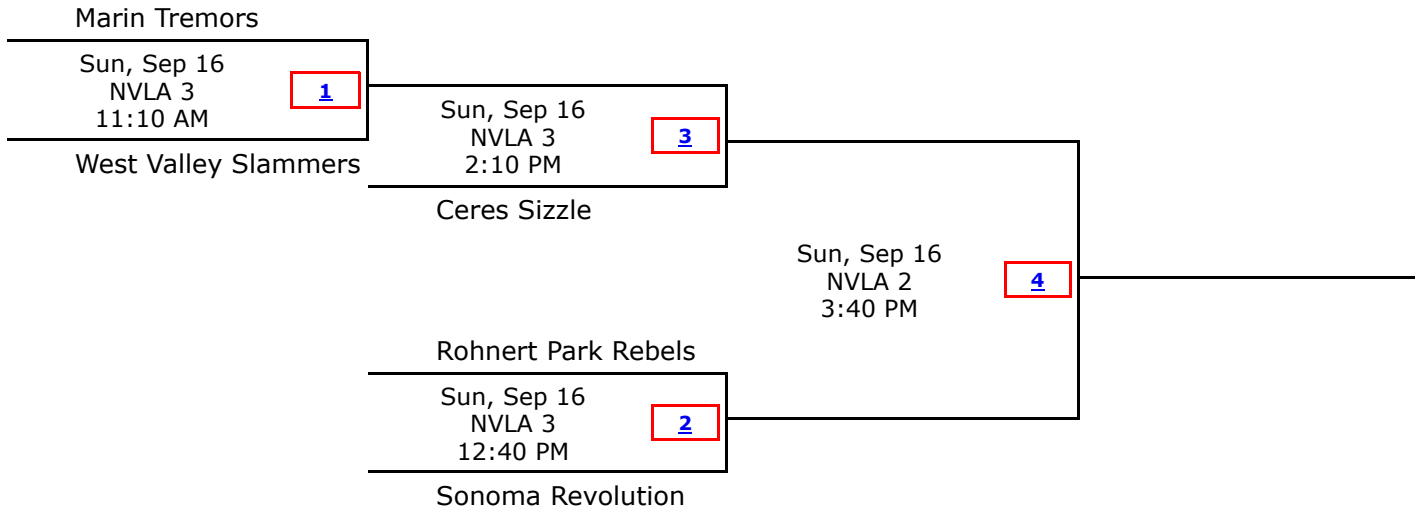

:

- Main Menu
- Bracket Info
- Edit Tournament Info

Napa Fall Sept 16 12 C Division